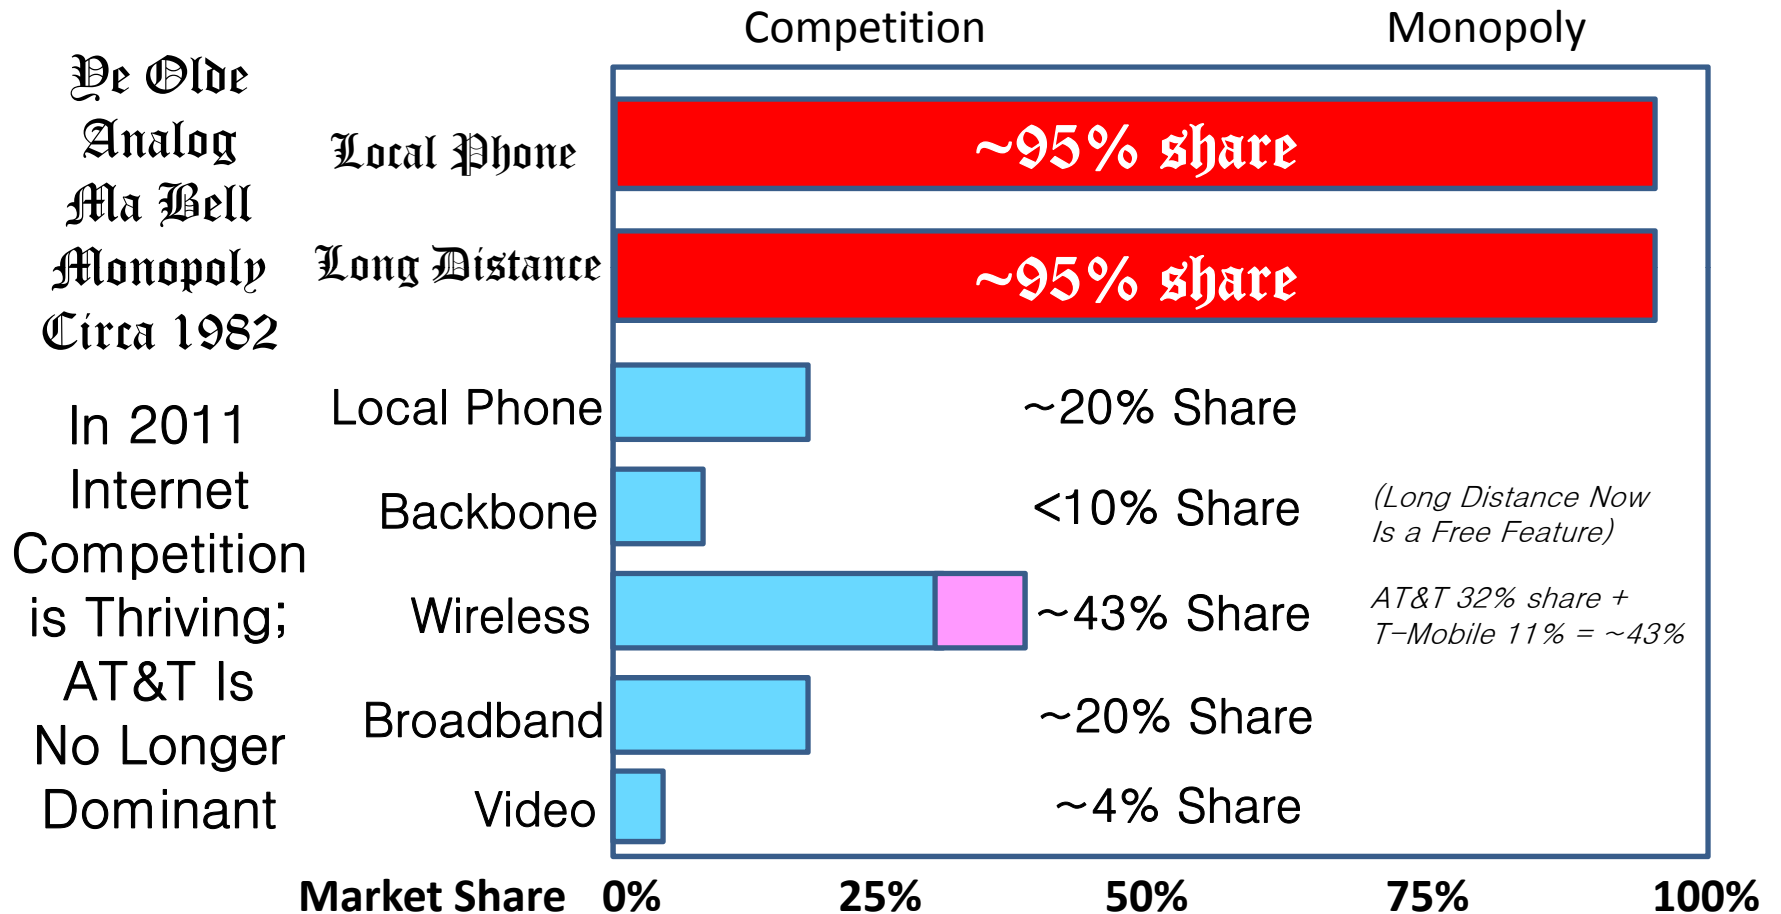

AT&T/T-Mobile in Competitive Perspective

The Bell Monopoly is History. Current Internet Competition is Thriving!

KEY: = Ma Bell 1982 = AT&T 2011 = T-Mobile 2011

Graphic by Scott Cleland, Chairman of NetCompetition.org – May 2011
 Market Share Estimates by Precursor LLC